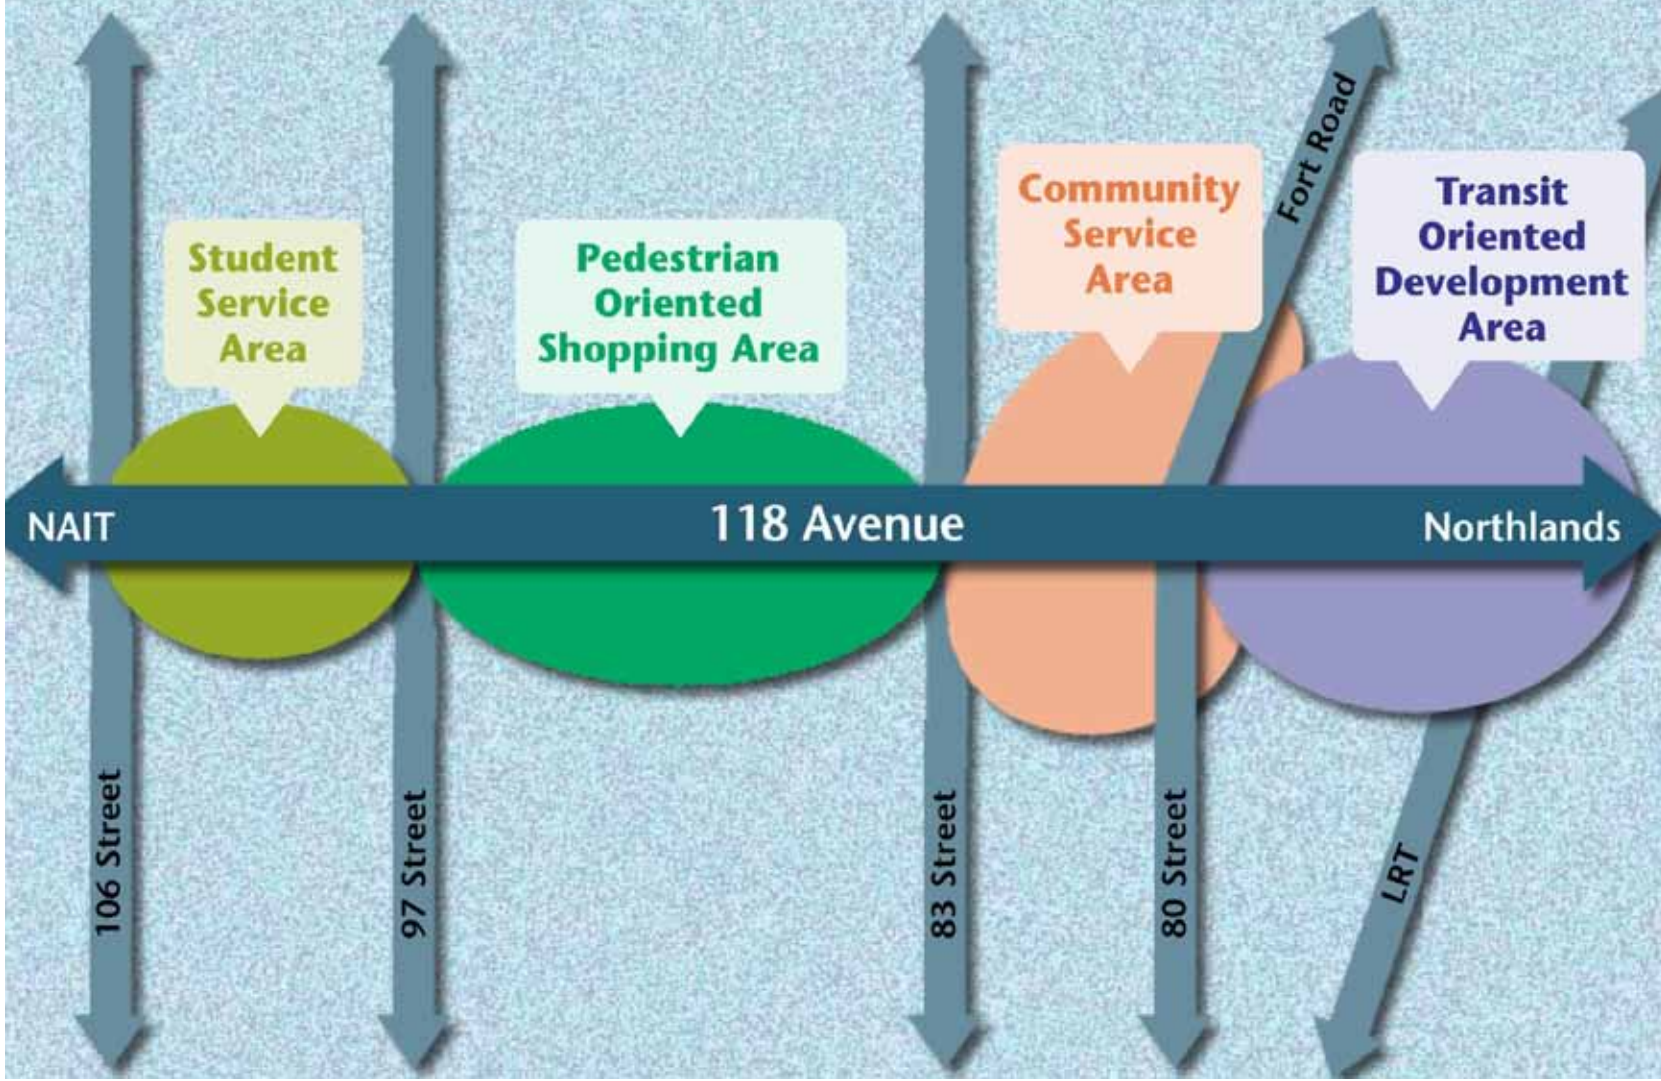

- **Environmental Well-Being**

A walkable community that feels like an urban village. Business owners and residents take pride in their properties

118 Avenue Corridor Study - Development Concept

Nina Haggerty...first new development replaces a used car lot

Streetscape

Wider sidewalks, parking courts, trees, benches, safer crossing

29 New Facades

Mandy Bakery

Mandy Bakery

T18 AVE

OPEN
BREADS
PASTRIES

OPEN
BREADS
PASTRIES

In 2012 5 were removed.

Bloomin Garden Show

Avenue Goes To The Dogs

Drive in on the Ave

The Carrot a volunteer powered social enterprise...is a bright sign of hope and the beginning of a grass roots arts movement